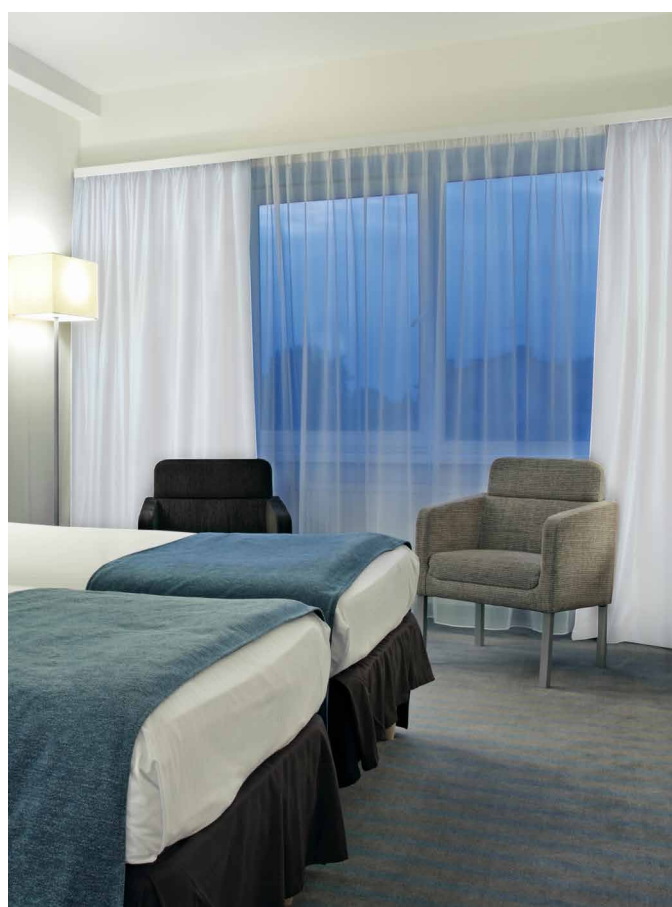

> RUBY PFP

Transfer printable soft touch woven dimout fabric.

TECHNICAL SPECIFICATIONS

Composition

100% polyester

Weight

± 260 gr/m²

Width